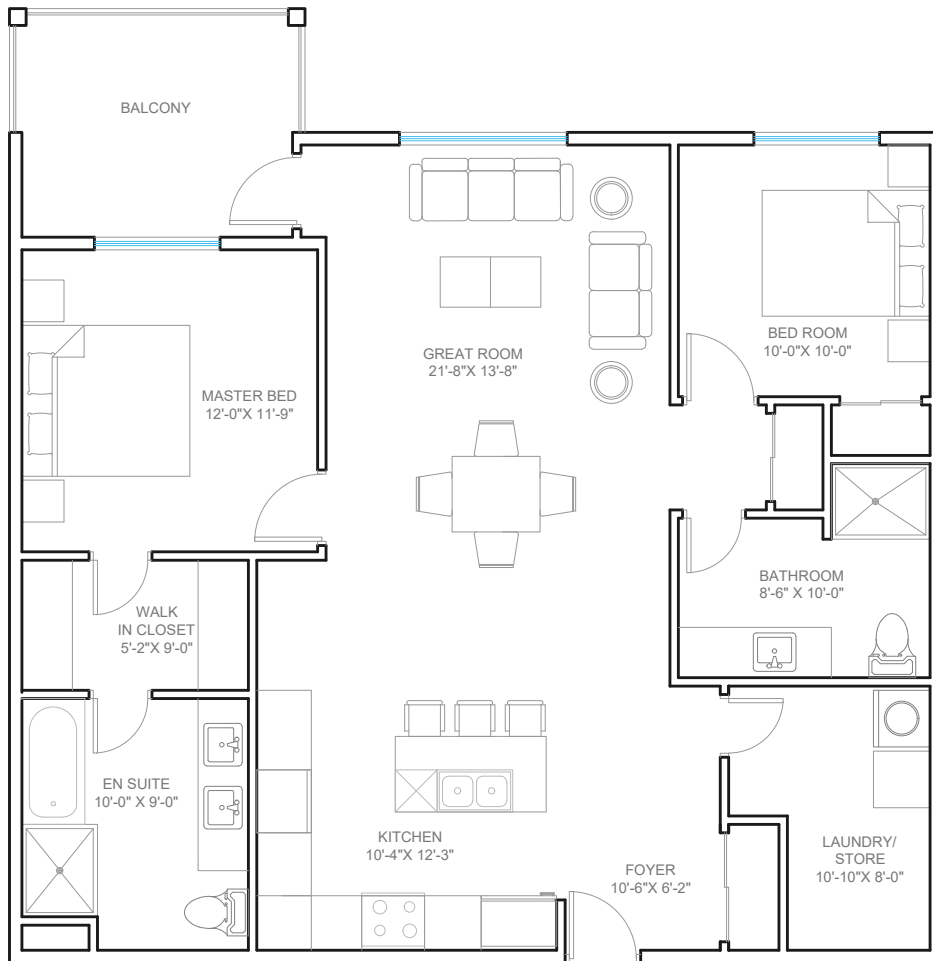

Suite-B

2 Bedroom

SUITE B

SUITE AREA= 1162.46 ft²
BALCONY AREA= 102.56 ft²

KEY PLAN

Concept plan subject to change . Room dimensions are approximate only.
Floor areas shown may vary from actual construction units.