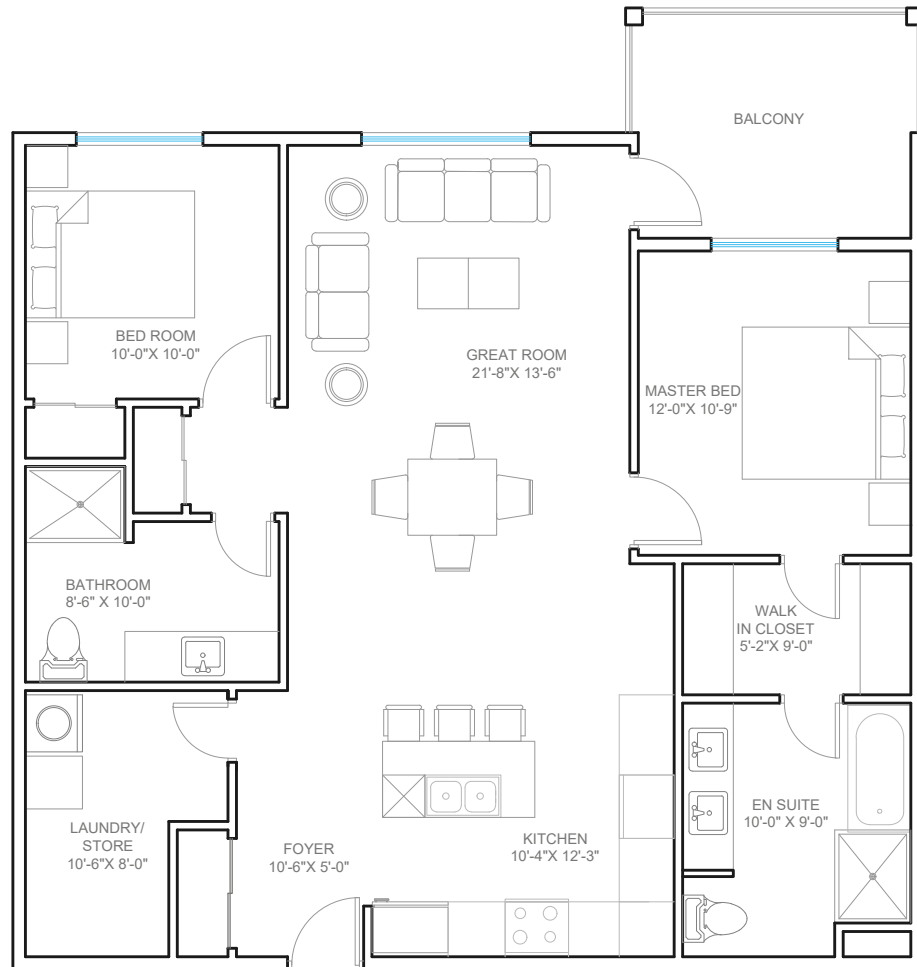

Suite - B1

2 Bedroom

SUITE B1

SUITE AREA= 1123.96 ft²
BALCONY AREA= 102.56 ft²

KEY PLAN

Concept plan subject to change . Room dimensions are approximate only.
Floor areas shown may vary from actual construction units.