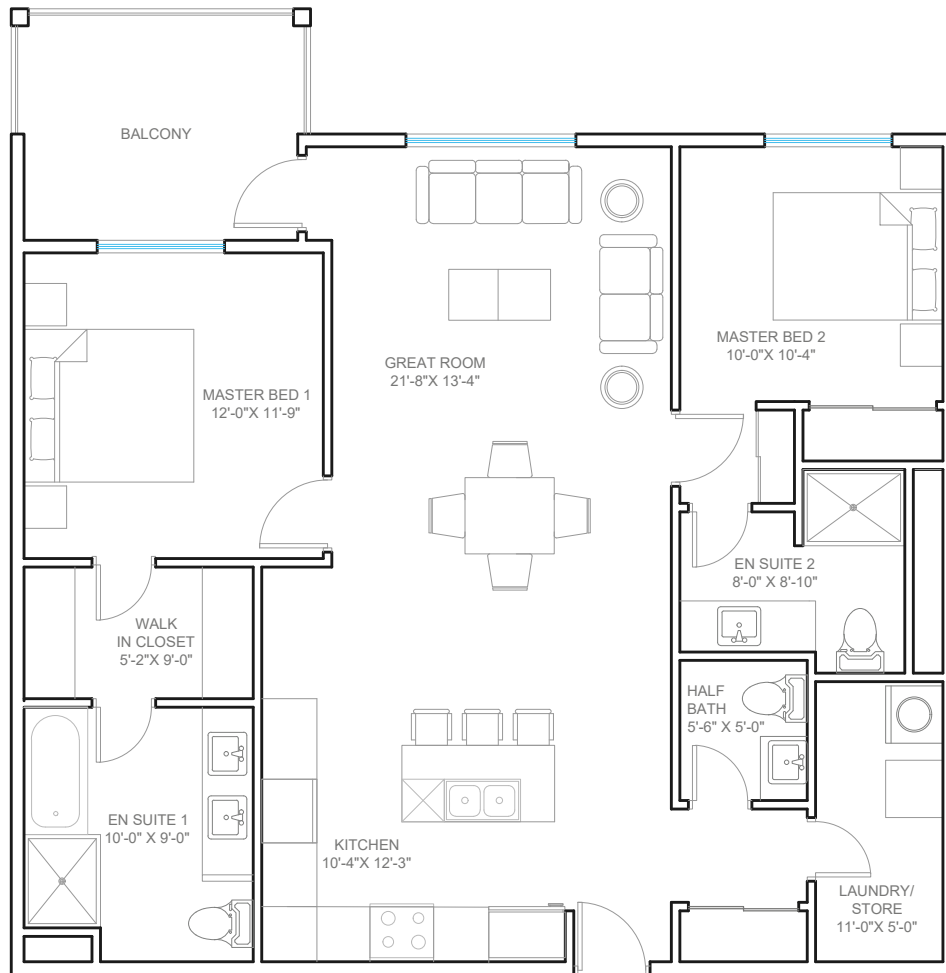

## Suite - C

2 Bedroom - 2 Master

### SUITE C

SUITE AREA= 1162.46 ft<sup>2</sup>  
BALCONY AREA= 102.56 ft<sup>2</sup>

Concept plan subject to change . Room dimensions are approximate only.  
Floor areas shown may vary from actual construction units.