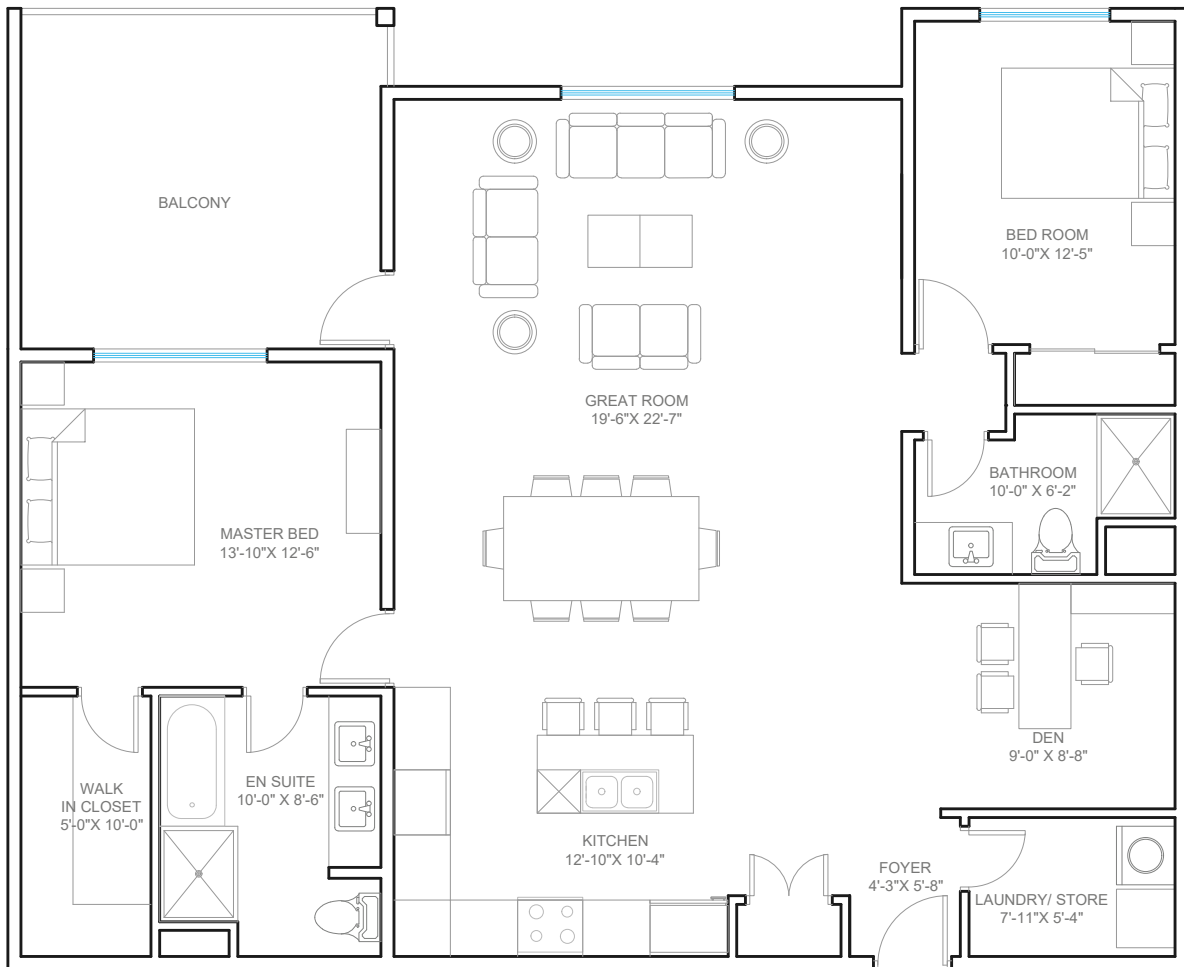

Suite - E

2 Bedroom + Den

SUITE E
 SUITE AREA= 1410.84 ft²
 BALCONY AREA= 185.76 ft²

Concept plan subject to change . Room dimensions are approximate only.
 Floor areas shown may vary from actual construction units.