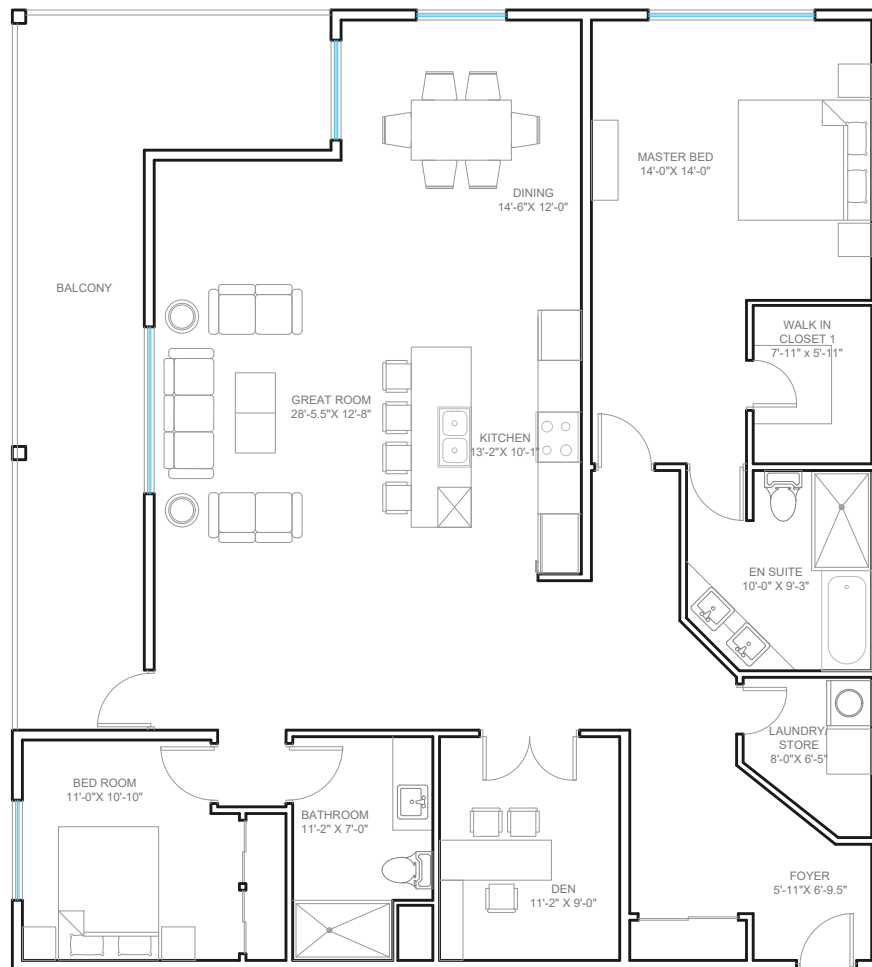

Suite - F

2 Bedroom + Den

 **SUITE - F**
SUITE AREA= 1757.49 ft²
BALCONY AREA= 302 ft²

Concept plan subject to change . Room dimensions are approximate only.
Floor areas shown may vary from actual construction units.